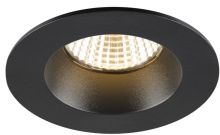

Specifications SLV New Tria 68 Spot Aluminium Black Round 8.3W 500lm 38D - 930 Warm White | Cutout 68mm - Best Colour Rendering - Dimmable

[View Product](#)

General Information

SKU	255697
EAN	4024163277594
Brand	SLV
Manufacturer Name	NEW TRIA 68 rec. ceiling light 3000K 38° IP 20 / IP 65 round BK
Any Lamp all-in warranty	5 Years
Average Lifetime (h)	50000

Technical Information

Technology	LED Integrated
Voltage (V)	220-240
Dimmable	Dimmable
Colour Code	930 Warm White
Colour temperature (Kelvin)	3000 Warm White
Colour Rendering (Ra)	90-99
Colour of Light	White
Light colour options	Single Color
Luminous Efficacy (lm/W)	60.2
Beam Angle (degree)	38
Product Type Category	LED spotlight

Fixture Information

Mounting Method	Recessed
Cut out (mm)	68
Optical Cover	Other
IP-rating	IP20
Operating Temperature	-20 to +35
Housing	Aluminium
Colour of the Fixture	Black
Emergency Lighting	No Emergency Unit
Tiltable	No
Fixture Connection	PI [Push-in connector 3-pole]
Series	New Tria