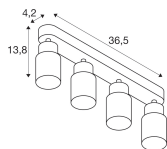

Specifications SLV Puri 2.0 Aluminium Spot White | Suitable for 4x GU10

[View Product](#)

General Information

| | |
|--------------------------|---|
| SKU | 260611 |
| EAN | 4024163293808 |
| Brand | SLV |
| Manufacturer Name | PURI 2.0 Tube, wand- en plafondopbouwarmatuur, long, 4x max. 6W GU10, |
| Any Lamp all-in warranty | 5 Years |
| Average Lifetime (h) | 0 |

Technical Information

| | |
|--------------------------|-------------------------------------|
| Technology | Fixture with Socket |
| Voltage (V) | 220-240 |
| Dimmable | Dimmable when using a Dimmable Bulb |
| Suitable for | GU10 |
| Including bulb | No |
| Amount of bulbs required | 4 |
| Maximum Wattage Rating | 6 |
| Tiltable | Yes |
| Mounting Method | Ceiling, Wall mounted |
| Emergency Lighting | No Emergency Unit |
| Product Type Category | Decorative Lighting with Socket |

Dimensions

| | |
|-------------|-----|
| Length (mm) | 365 |
| Width (mm) | 55 |
| Height (mm) | 138 |

Sensor Information

| | |
|----------------|-----------|
| Type of sensor | No Sensor |
|----------------|-----------|