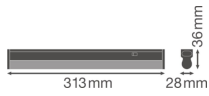

Specifications Ledvance LED Batten Linear Compact Switch 4W  
450lm - 840 Cool White | 30cm

[View Product](#)

## Technical Information

Technology	LED Integrated
Voltage (V)	220-240
Dimmable	Not Dimmable
Colour of Light	White
Colour Code	840 Cool White
Colour temperature (Kelvin)	4000 Cool White
Colour Rendering (Ra)	80-89
Light colour options	Single Color
Luminous Efficacy (lm/W)	112.5
Power factor	>0.50
Including bulb	Yes
Suitable for Outdoor	No
Length	30cm
Product Type Category	LED Batten

## Fixture Information

---

Mounting Method	Surface
IP-rating	IP20
Impact Protection (IK)	IK03 - 0.35 joule
Housing	PC (Polycarbonate)
Colour of the Fixture	White
Colour of material	White
Emergency Lighting	No Emergency Unit
Series	Linear

## Dimensions

---

Length (mm)	313
Width (mm)	28
Height (mm)	36