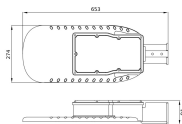

Specifications Ledvance LED Streetlight
Eco Area 150W 18750lm - 830 Warm
White | IP66

[View Product](#)

General Information

SKU	240870
EAN	4058075557932
Brand	Ledvance
Manufacturer Name	ECOAREASPD 150W 830 IP66 GY 2X1 EUE
Any Lamp all-in warranty	5 Years
Average Lifetime (h)	50000

Technical Information

Technology	LED Integrated
Voltage (V)	220-240
Dimmable	Not Dimmable
Colour Code	830 Warm White
Colour temperature (Kelvin)	3000 Warm White
Colour Rendering (Ra)	80-89
Colour of Light	White
Light colour options	Single Color
Luminous Efficacy (lm/W)	125
Beam Angle (degree)	150x85
Power factor	>0.90
Product Type Category	LED Streetlight