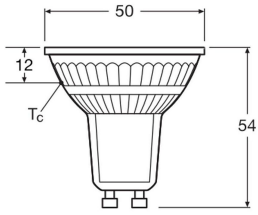

Specifications Ledvance LED Reflector GU10 PAR16 8W 750lm 36d - 830 Warm White | Replaces 100W

[View Product](#)

General Information

SKU	256879
EAN	4099854457715
Brand	Ledvance
Manufacturer Name	LED PAR16 P 8W 830 GU10
Full box quantity	1
Any Lamp all-in warranty	4 Years
Energy efficiency class	E
Average Lifetime (h)	15000

Technical Information

Technology	LED
Product Type Category	GU10 LED
Voltage (V)	220-240
Beam Angle (degree)	36
Dimmable	Not Dimmable
Cap / Base	GU10
Colour Code	830 Warm White
Colour temperature (Kelvin)	3000 Warm White
Colour Rendering (Ra)	80-89
Colour of Light	White

Light colour options Single Color

Luminous Efficacy (lm/W) 94

Power factor >0.50

Type of sensor No Sensor

Lamp Information

Bulb finish Clear

Series LED PAR16 P

Dimensions

Length (mm) 54

Diameter (mm) 50

Shape Reflector

Exact shape PAR16

Why Any-lamp?

 Order from the **largest lighting specialist** in Europe  **Customised** quotation

 Up to **7 years warranty**  **Easy** return process